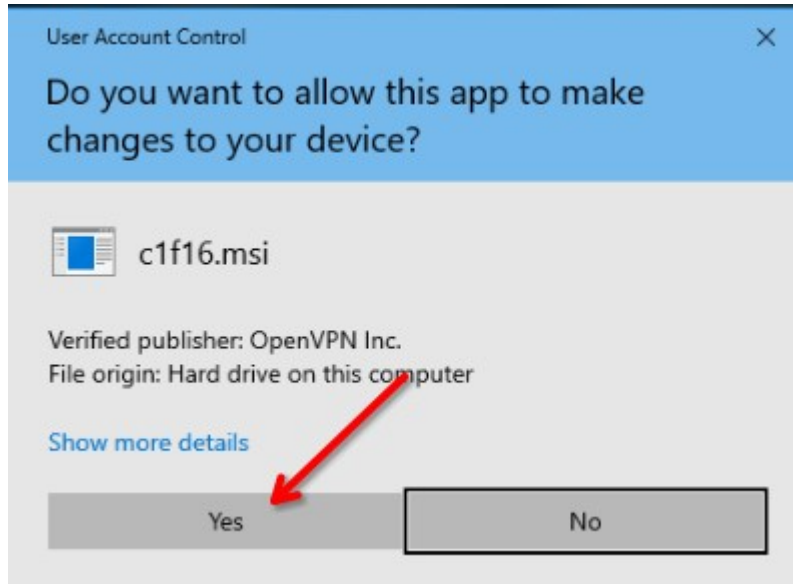

OpenVPN Connect Setup

Welcome to the OpenVPN Connect Setup Wizard

The Setup Wizard will install OpenVPN Connect on your computer. Click Next to continue or Cancel to exit the Setup Wizard.

Back Next Cancel