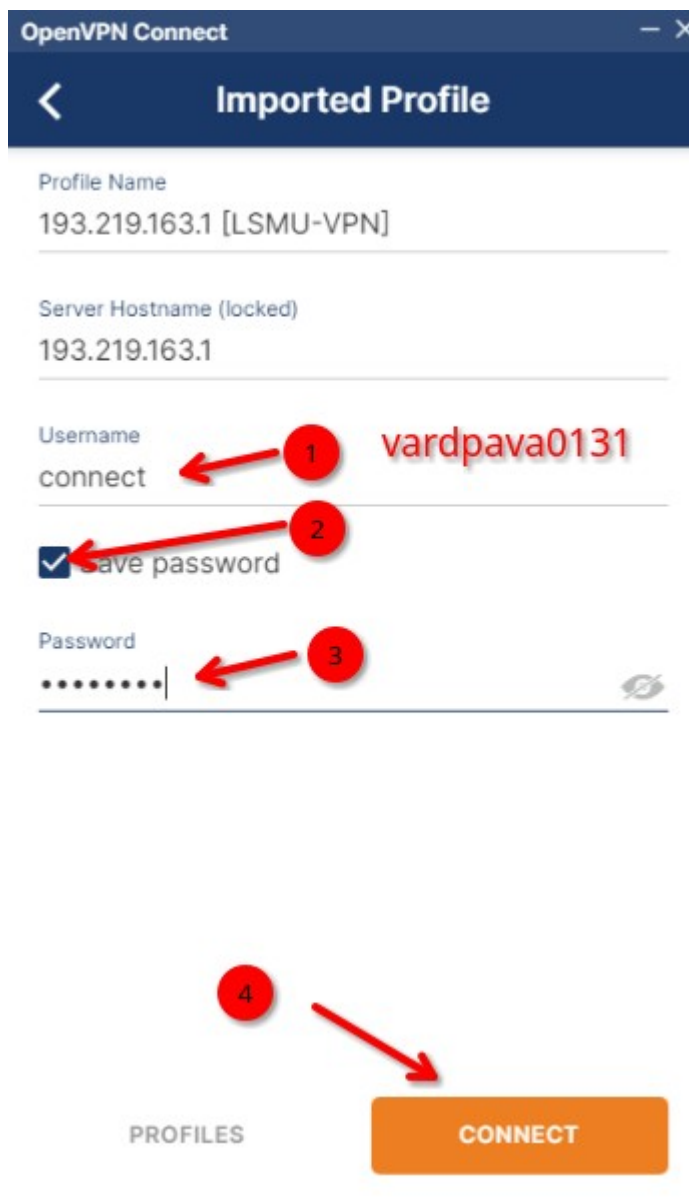

OpenVPN Connect Setup

Welcome to the OpenVPN Connect Setup Wizard

The Setup Wizard will install OpenVPN Connect on your computer. Click Next to continue or Cancel to exit the Setup Wizard.

Back Next Cancel

How to Import VPN Profile from URL

Import Profile

URL FILE

URL
https://openvpn.net

Please note that you can only import profile using URL if it is supported by your VPN provider

If your VPN provider supports import from URL, you can import a profile by entering server's URL or IP address

APP DATA USAGE

OpenVPN Connect is used to create VPN tunnels that connect to Access Servers, Community OpenVPN Servers, and any other third-party service that works with the OpenVPN protocol. OpenVPN Inc. does not have control over these servers, and the data policy of each of these servers are

AGREE

OpenVPN Connect

Profiles

CONNECTED

OpenVPN Profile
193.219.163.1 [LSMU-VPN]

CONNECTION STATS

4KB/s

0B/s