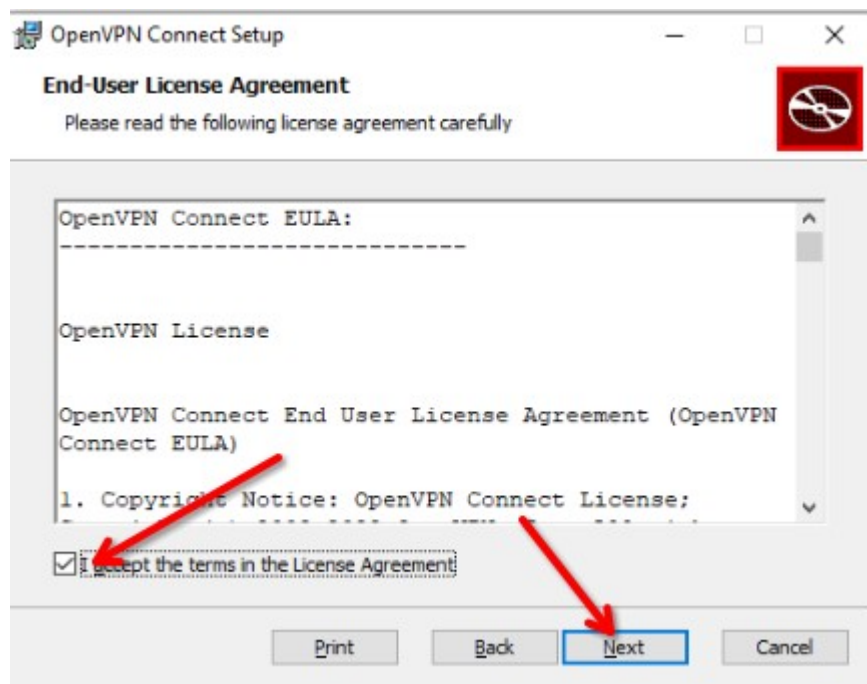

- Preview
- Share
- Copy link
- Manage access
- Download**
- Automate >
- Copy to
- Version history

This PC > Local Disk (C:) > Users > admin > Downloads

Name	Date modified	Type
Today (2)		
openvpn-connect-3.3.7.2979_signed.msi	2023-06-16 14:09	Application Extension
LSMU-VPN.ovpn	2023-06-16 14:07	File

OpenVPN Connect Setup

Welcome to the OpenVPN Connect Setup Wizard

The Setup Wizard will install OpenVPN Connect on your computer. Click Next to continue or Cancel to exit the Setup Wizard.

Back Next Cancel