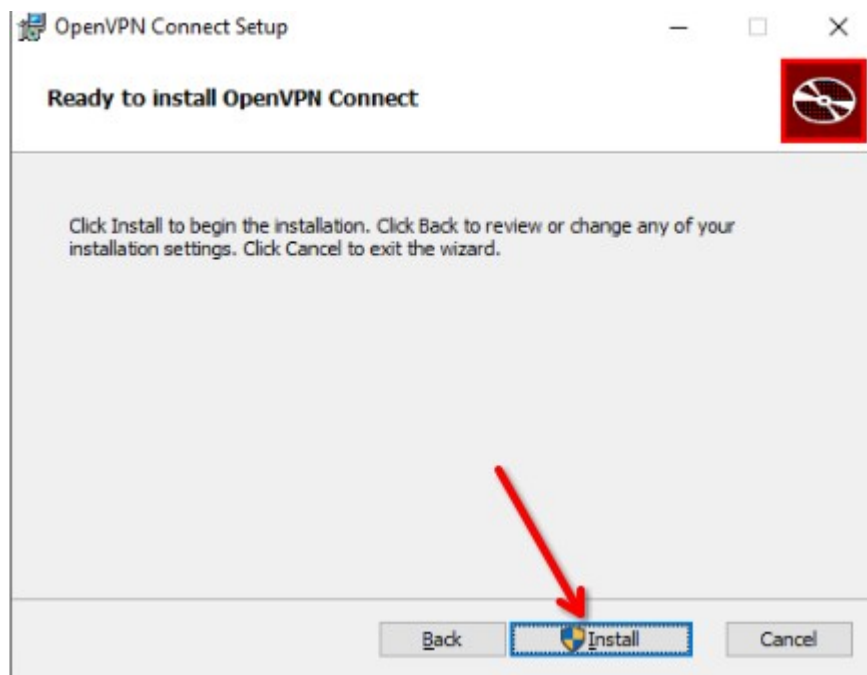

OpenVPN Connect Setup

Welcome to the OpenVPN Connect Setup Wizard

The Setup Wizard will install OpenVPN Connect on your computer. Click Next to continue or Cancel to exit the Setup Wizard.

Back Next Cancel