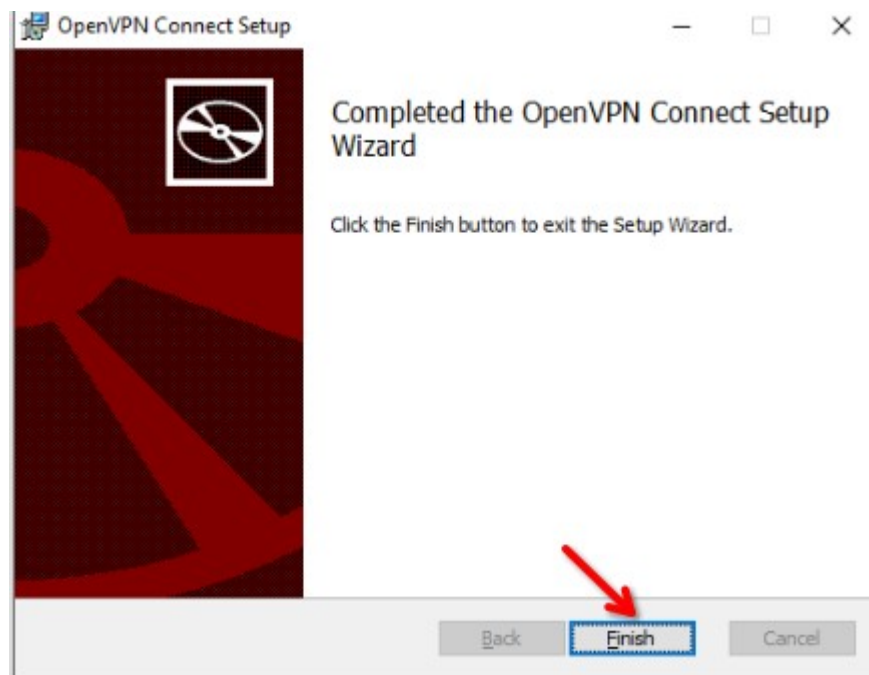

OpenVPN Connect Setup

Welcome to the OpenVPN Connect Setup Wizard

The Setup Wizard will install OpenVPN Connect on your computer. Click Next to continue or Cancel to exit the Setup Wizard.

Back Next Cancel